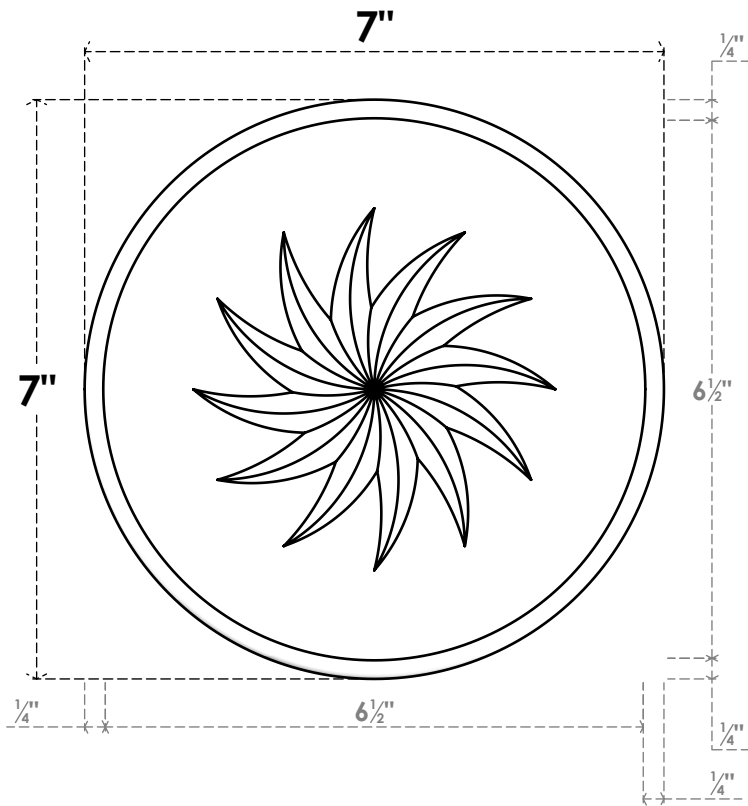

ROSP070X070X050GRY14

7"W X 7"H X 1/2"P STANDARD GRAYSON SPIRAL ROSETTE WITH ROUNDED EDGE, ARCHITECTURAL GRADE PVC

FRONT

SIDE

EKENA MILLWORK
2300 WEST MAIN ST.
CLARKSVILLE, TX 75426
TOLL FREE: 866-607-0453
WWW.EKENAMILLWORK.COM