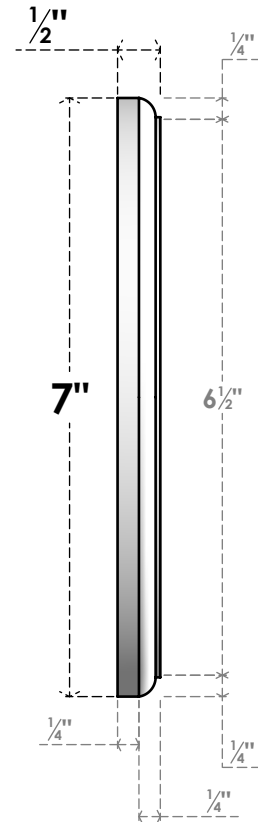

ROSP070X070X050GRY14

7"W X 7"H X 1/2"P STANDARD GRAYSON SPIRAL ROSETTE WITH ROUNDED EDGE, ARCHITECTURAL GRADE PVC

FRONT

SIDE

EKENA MILLWORK
2300 WEST MAIN ST.
CLARKSVILLE, TX 75426
TOLL FREE: 866-607-0453
WWW.EKENAMILLWORK.COM

NOTES

1. INSTALLATION TO BE COMPLETED IN ACCORDANCE WITH MANUFACTURER'S SPECIFICATIONS.
2. DRAWING MAY NOT BE TO SCALE
3. THIS DRAWING IS INTENDED FOR DESIGN AND PLANNING PURPOSES ONLY.
4. ALL INFORMATION CONTAINED HEREIN WAS CURRENT AT THE TIME OF DEVELOPMENT BUT MUST BE REVIEWED AND APPROVED BY THE PRODUCT MANUFACTURER TO BE CONSIDERED ACCURATE.
5. ARCHITECTURAL GRADE PVC PRODUCTS ARE MADE FROM EXPANDED CELLULAR PVC AND COME NATURALLY WHITE BUT MAY BE PAINTED